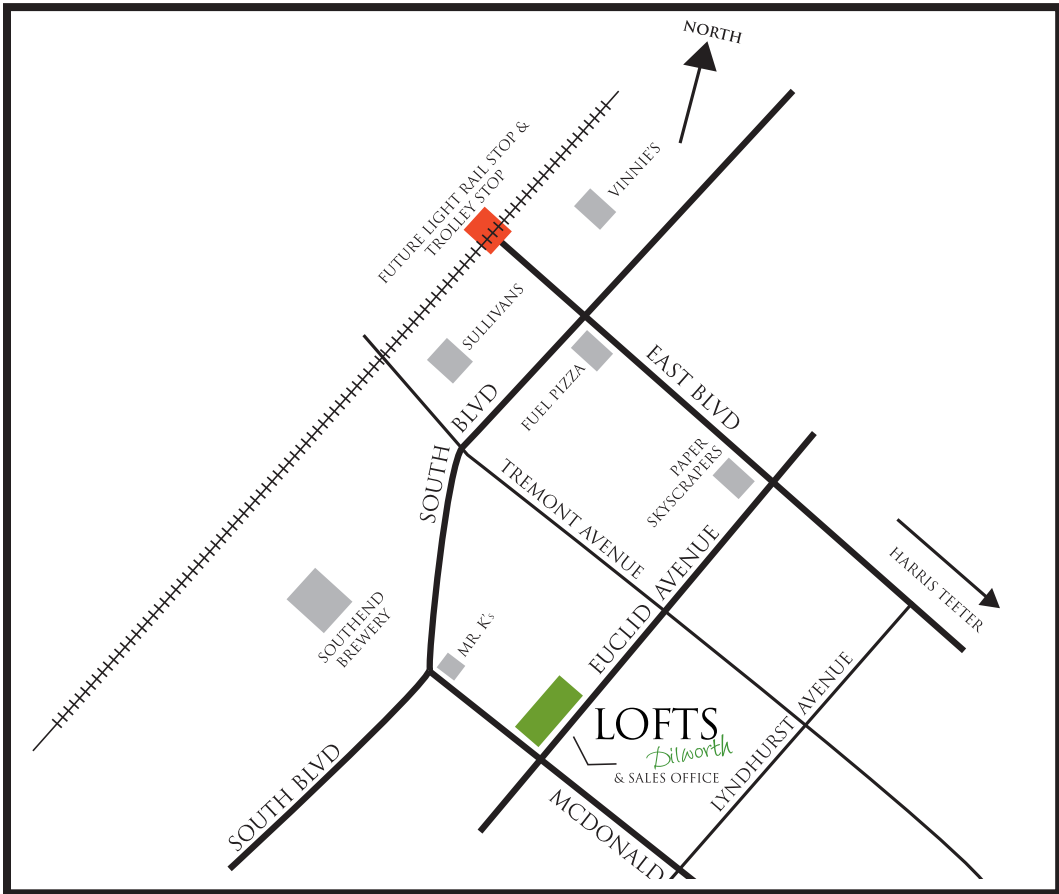

SOPHISTICATED • URBAN • COOL

LOFTS

Dilworth

www.LOFTSDILWORTH.com

From Uptown and I-277

- Go South on South Boulevard, approximately 1.4 miles
- Make Left on McDonald Avenue.
- Lofts Dilworth is located on the left at the first intersection of McDonald and Euclid Avenue.